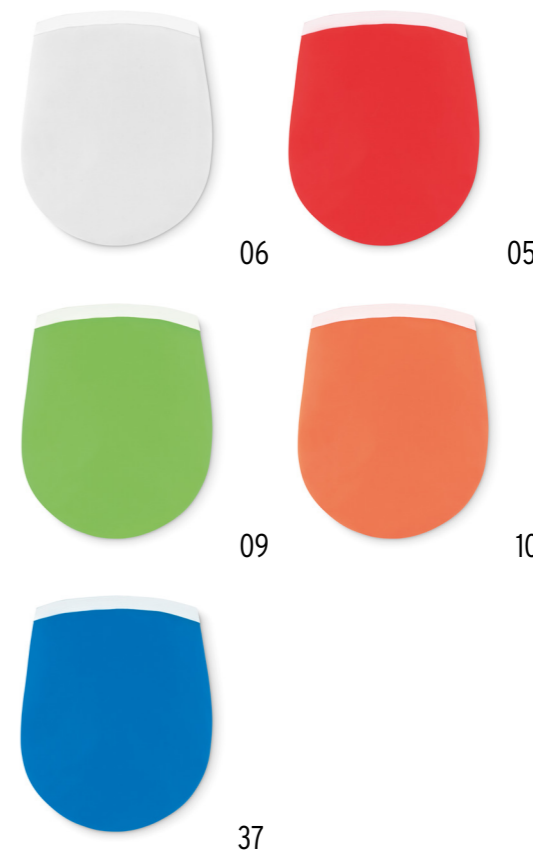

FLY M09190

Children's kite in polyester including pouch.

SIZE 50x52x9 cm **PRINT INFO** 60x200 mm S1(2),T1(8),TD(8)

**SPORTS
& RECREATION**