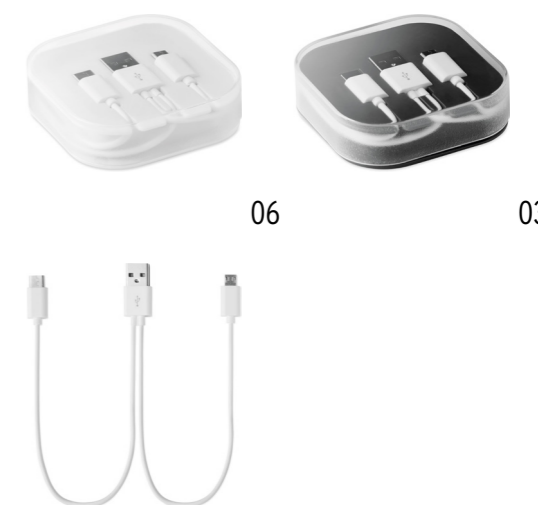

CONNECTI M09315

2 Charging cable connectors: micro USB and type C 1A. Presented in plastic box. Includes a smartphone stand.

SIZE 7x7x1,9 cm **PRINT INFO** 68x68 mm P1(4),DL(8),PD1(8),D01(8)

TECHNOLOGY
& ACCESSORIES

06

03