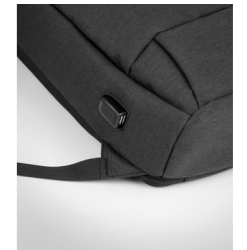

STOCKHOLM TROLLEY M09179

Backpack trolley in 360D 2 tone polyester. Includes one internal 15 inch laptop compartment and one main front part with zipper pocket. Padded back and shoulder straps. Includes Tablet compartment. Has an integrated sleeve for protecting the wheels when carrying.

SIZE 32,5x12,5x46 cm **PRINT INFO** 30x80 mm T1(8),TD(8)

BAGS & TRAVEL