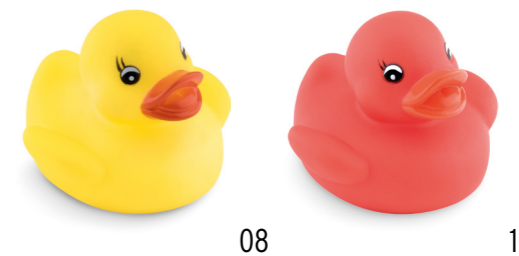

# WORKER M09253

PVC floating worker duck small size. Can be squeezed to relieve stress.

**SIZE** 8x7x7 cm **PRINT INFO** 10x5 mm P2(1)

**KIDS & GAMES**

# NURSE

M09263

PVC nurse duck small size. Can be squeezed to relieve stress.

**SIZE** 8x7x7 cm **PRINT INFO** 15x8 mm P2(1)

KIDS & GAMES

# DUCKIE M09278

PVC duck small size. Can be squeezed to relieve stress.

**SIZE** 5x5,5x5 cm **PRINT INFO** 10x5 mm P2(1)

**KIDS & GAMES**