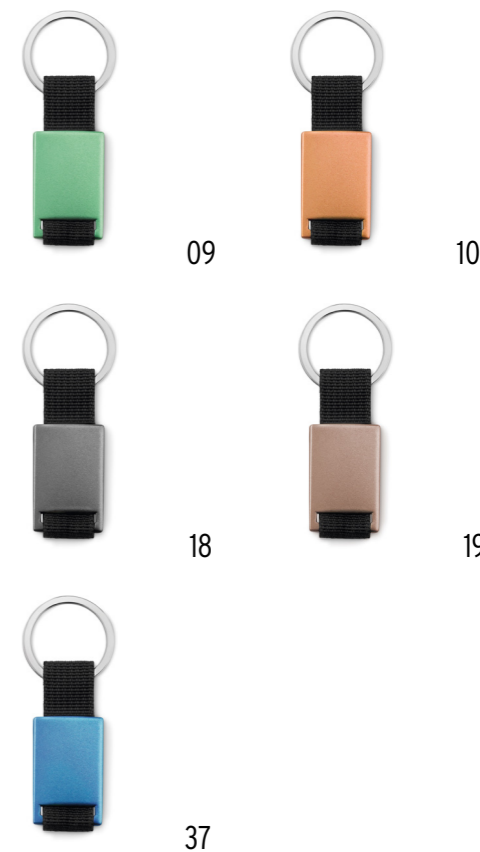

TECH BLACK M09319

Metal rectangular key ring with coloured plate and black polyester webbing. Individually packed with white paper card in polybag.

SIZE 25x4x41 cm **PRINT INFO** 22x27 mm L(1),P3(4),D01(8)

**PREMIUMS
& TOOLS**