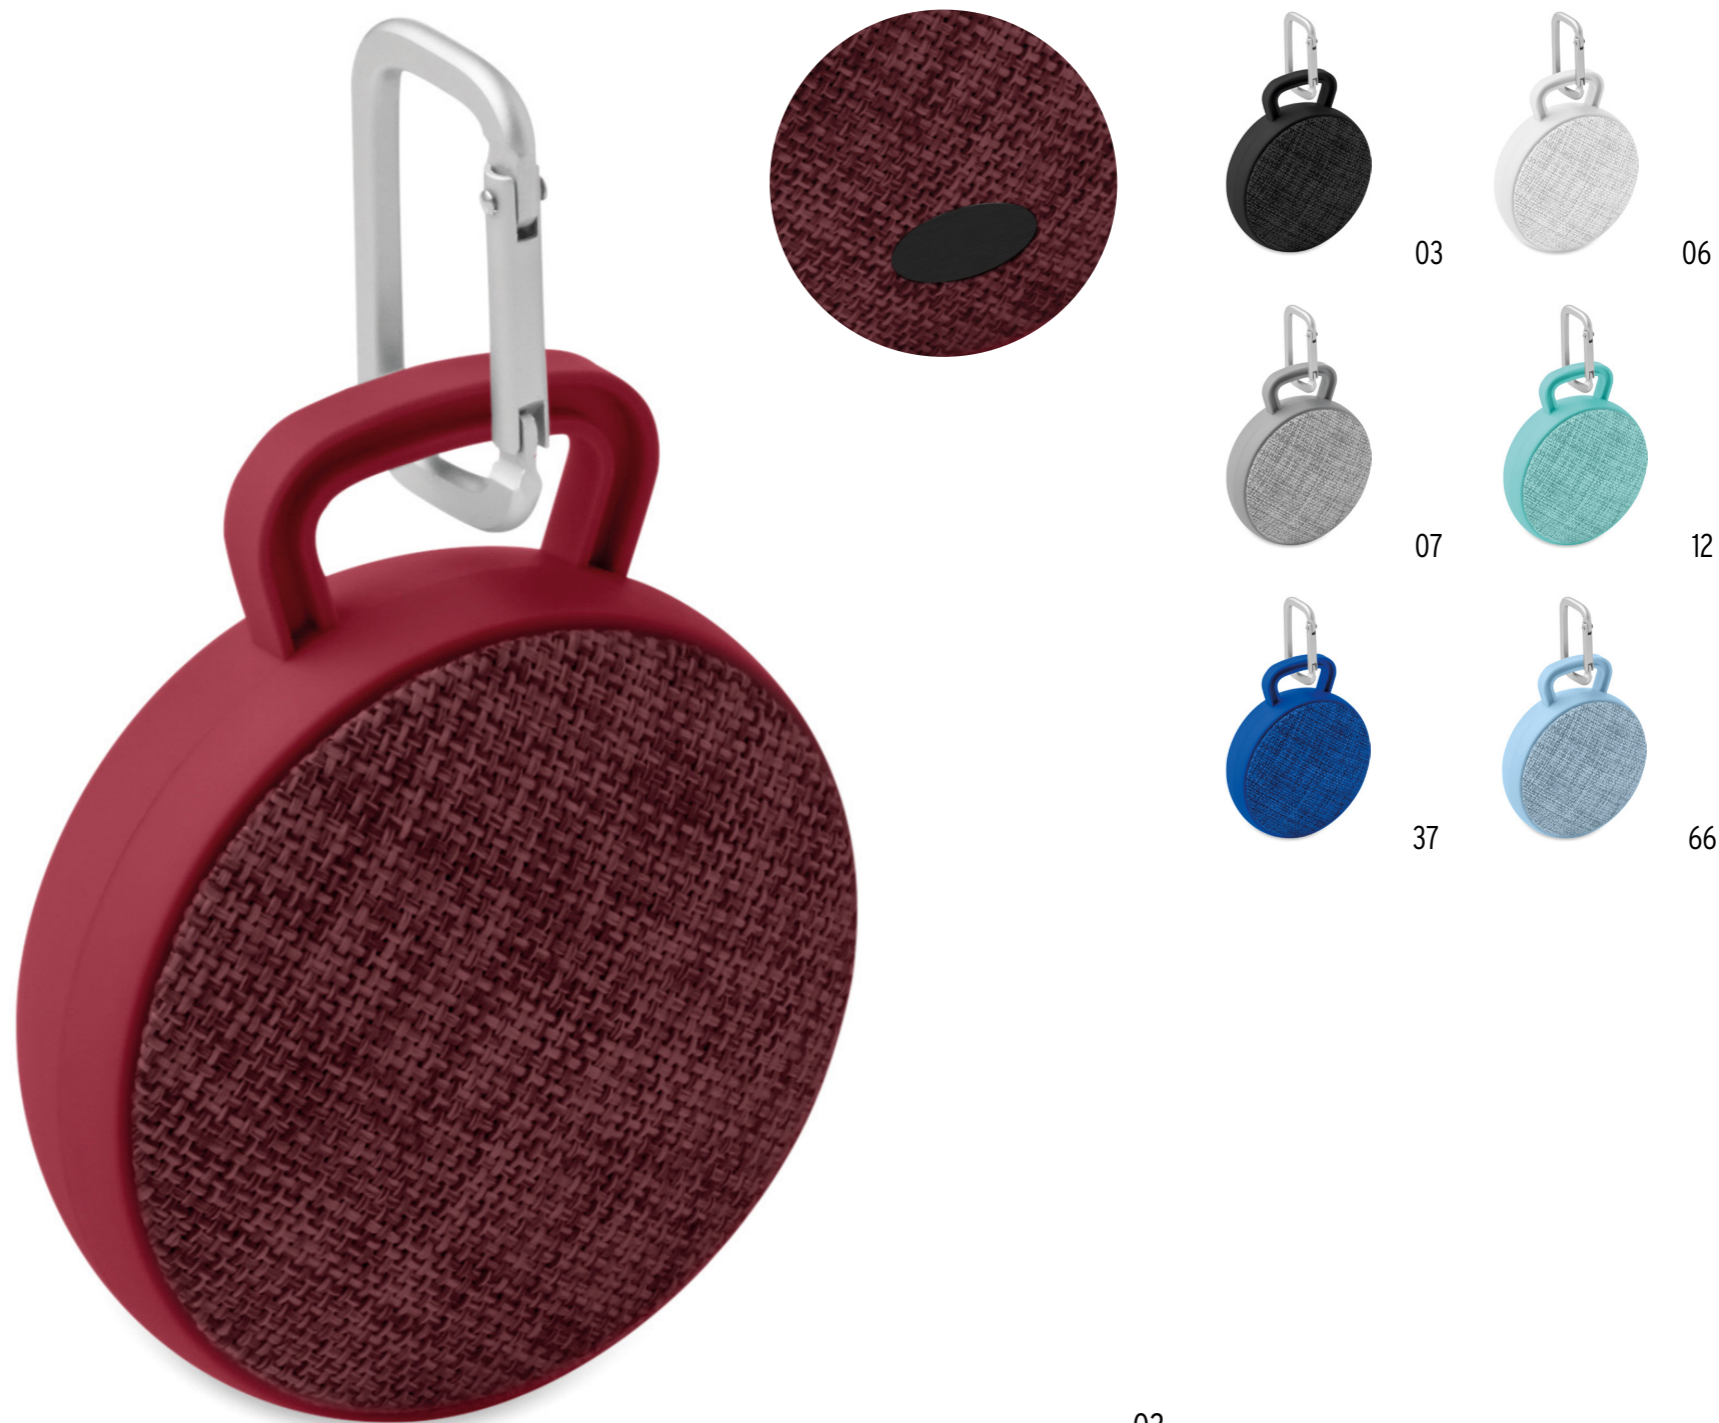

ROLL M09261

4.2 Bluetooth round speaker with fabric cover on the front and rubber finish. Item includes an aluminium silver for your logo. Rechargeable 300 MAH Lithium ion battery.

SIZE 11x8,9x4,3 cm **PRINT INFO** 30x20 mm L(1),P3(4),TD(8)

TECHNOLOGY & ACCESSORIES