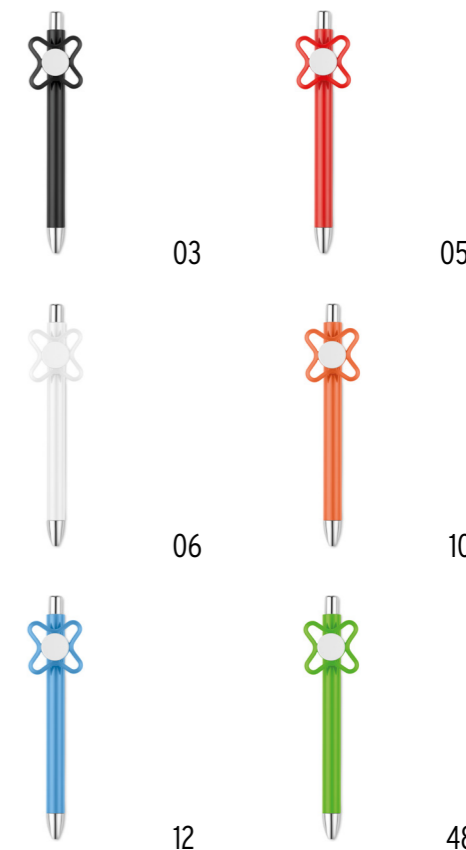

# RUBIK M09201

Push button ball pen in ABS. Blue ink.

**SIZE** Ø1,2x14 cm **PRINT INFO** 50x7 mm P1(4)

**WRITING**  
& ACCESSORIES

# LUCERNE TOUCH M09200

Push button stylus ball pen in ABS. Blue ink.

**SIZE** Ø1,1x14 cm **PRINT INFO** 50x7 mm P1(4),PD1(8)

**WRITING  
& ACCESSORIES**

# MOLINO M09344

Twist action ball pen in ABS with spinner on top.

**SIZE** 14x3x1,9 cm **PRINT INFO** 40x6 mm P1(4),DL(8),D01(8)

**WRITING  
& ACCESSORIES**