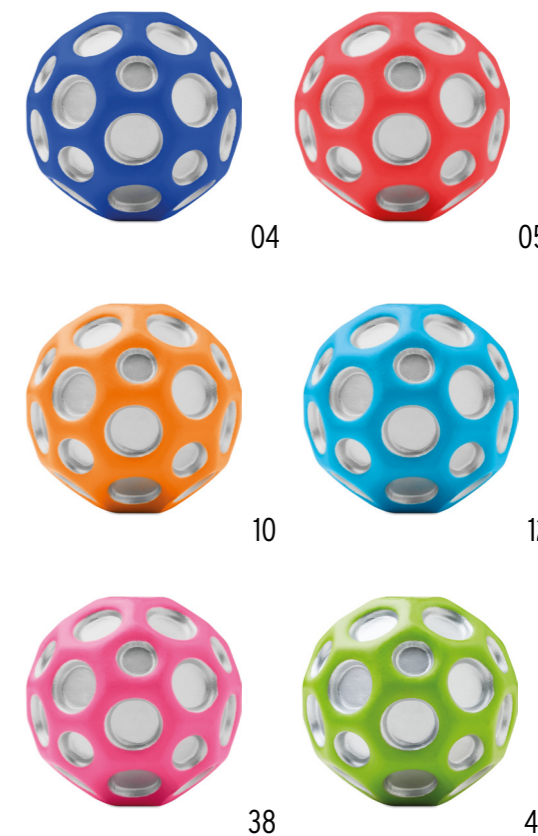

BOUNCY M09327

Bouncing ball in PU material.

SIZE Ø6,3 cm **PRINT INFO** 15x15 mm P2(1),T1(8),TD(8)

KIDS & GAMES