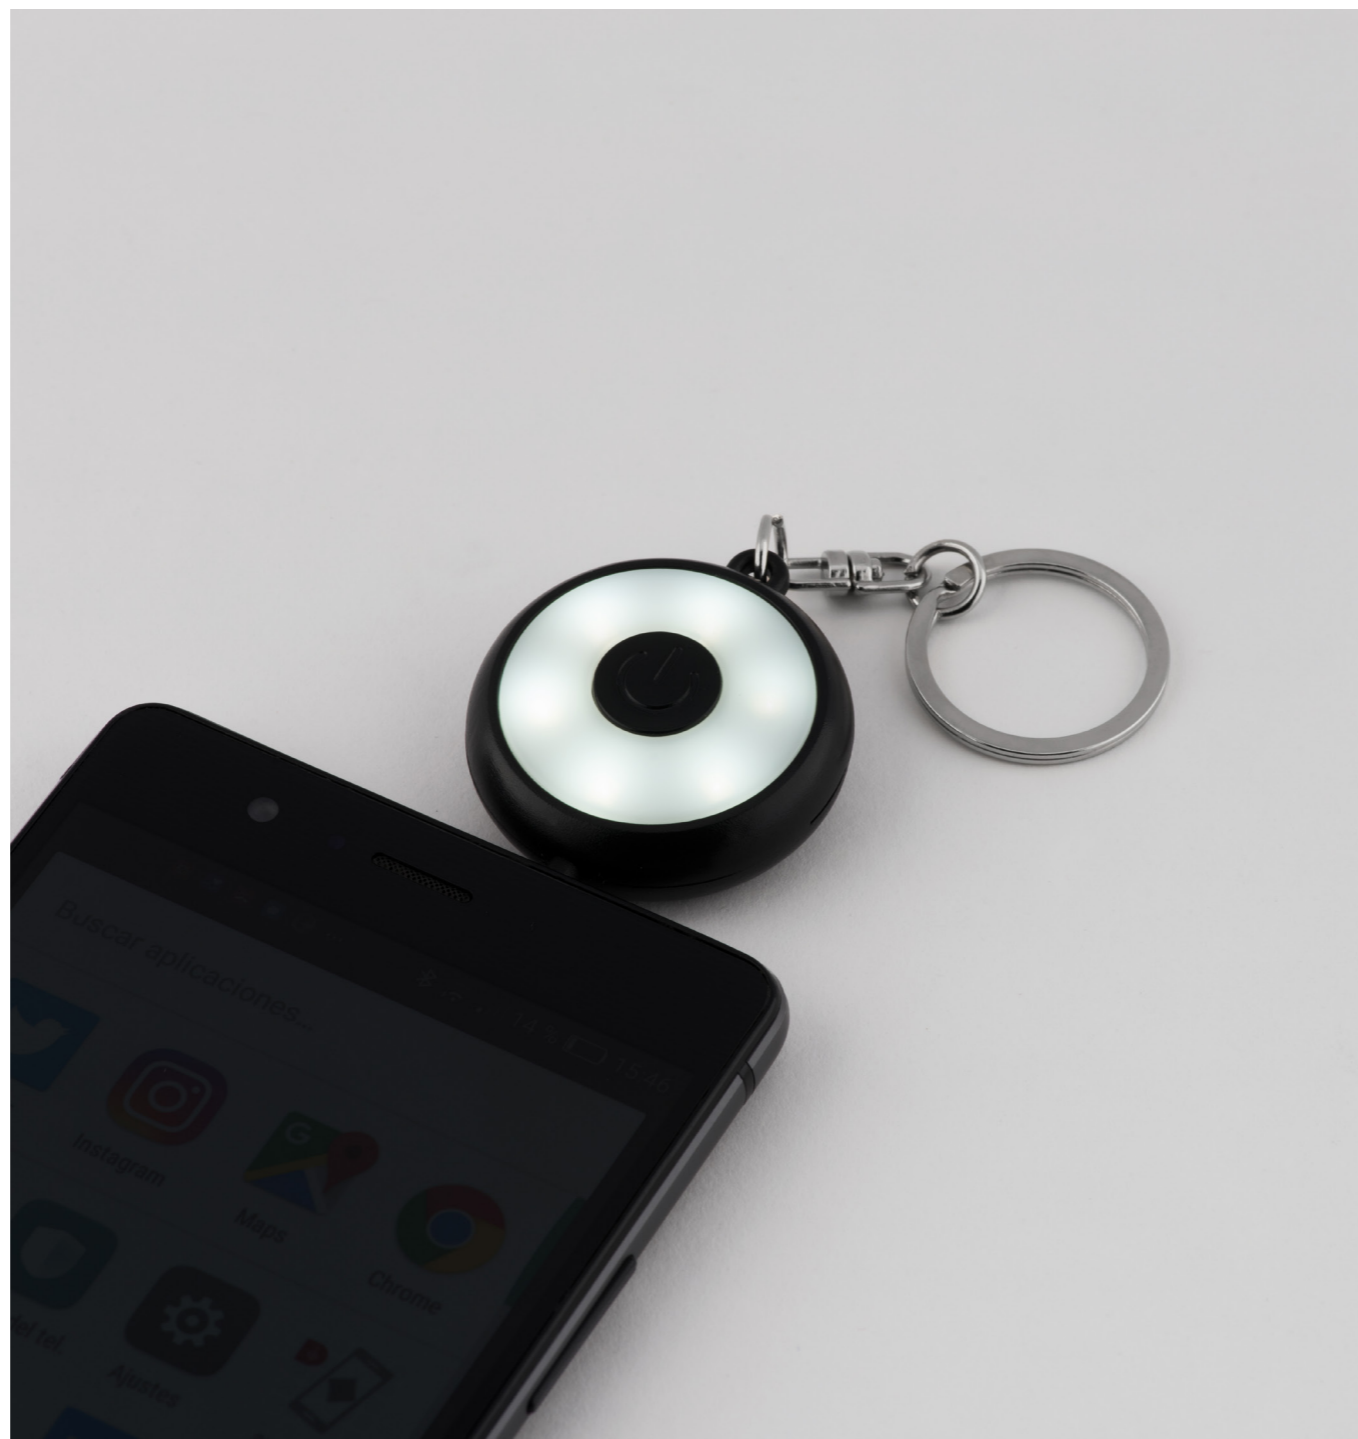

# VIRTUAL FLEX M09165

Foldable virtual reality glasses in ABS and silicone.

**SIZE** 15x9x9,7 cm **PRINT INFO** 35x30 mm P1(4),T1(8),TD(8)

TECHNOLOGY  
& ACCESSORIES

06

# FLASHY M09308

Portable selfie flashlight key ring with 3 light settings.

**SIZE** Ø3x10x1 cm **PRINT INFO** 15x15 mm P1(4),D01(8)

**TECHNOLOGY  
& ACCESSORIES**

06