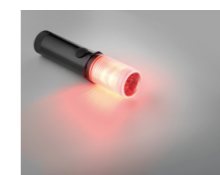

GUIA M09326

Safety alert emergency torch with red and white light. Including 3 AAA batteries.

SIZE Ø 2,8x13,5 cm **PRINT INFO** 40x12 mm L(1),P3(2)

03