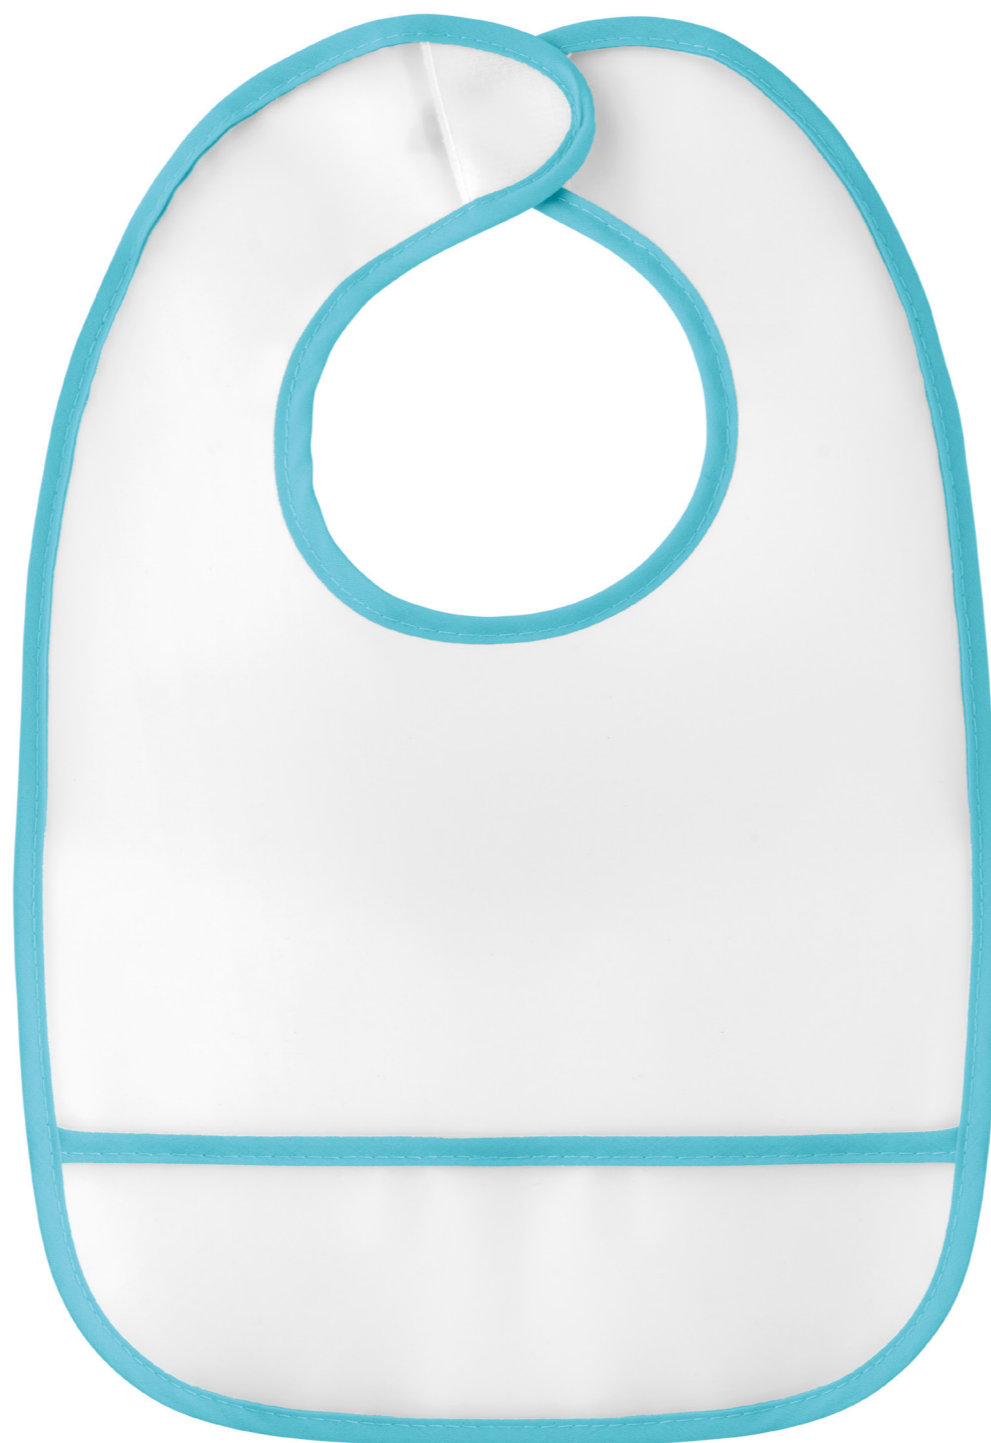

BLAS M09241

Baby bib in PEVA with coloured polyester trimming and front pocket.

SIZE 22x33 cm **PRINT INFO** 110x90 mm P1(2),S1(4)

11

06

KIDS & GAMES