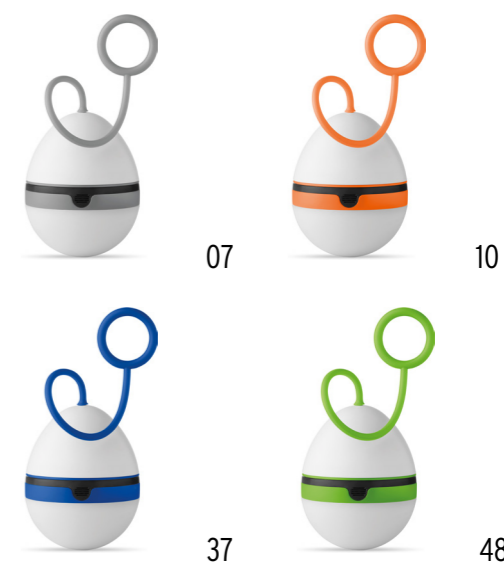

# LIGHTBALL M09255

Hanging light with silicone cord. 3 settings light. Not including 3 AAA batteries.

**SIZE** Ø6,1x8,2 cm **PRINT INFO** 20x10 mm P1(2)

**PREMIUMS  
& TOOLS**