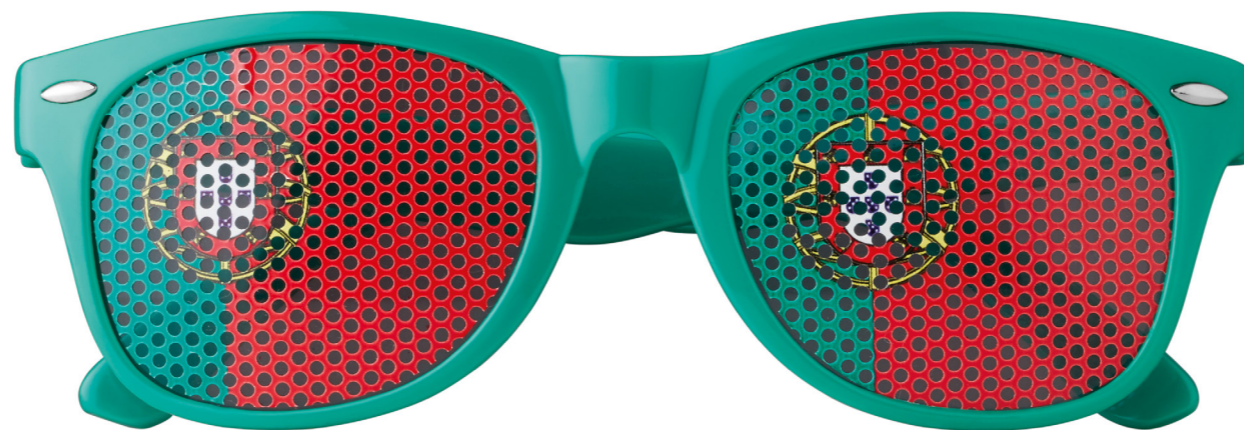

# FIESTA M09230

2.1 Bluetooth speaker in football shape. Supports TF/micro SD card. Rechargeable Li-ION 300 mAh battery. Includes micro USB charging cable.

**SIZE** Ø6 cm **PRINT INFO** 12x8 mm P2(2)

**SPORTS  
& RECREATION**

# FLAG FUN M09275

Eyewear with country flag lenses.

**SIZE** 14,2x4,6x14 cm **PRINT INFO** 60x7 mm P2(2),D01(8)

**SPORTS  
& RECREATION**

03

04

05

06