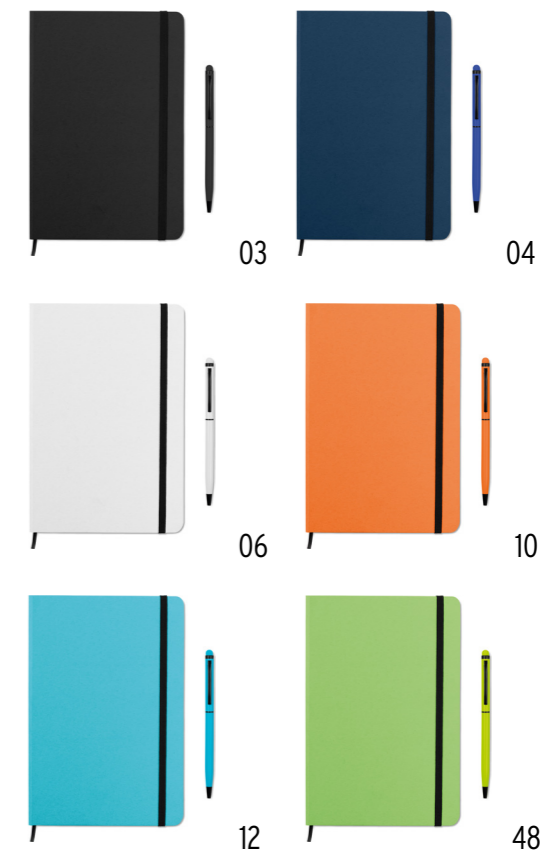

**SIZE** 57x3,8x1,2 cm **PRINT INFO** 10x10 mm P2(4)

OFFICE & DESK  
ACCESSORIES

# NEILO SET M09348

A5 notebook set including stylus in matching colour. Blue ink.

**SIZE** 14x1x20,9 cm **PRINT INFO** 120x190 mm P1(1),S1(4),PD2(8)

OFFICE & DESK  
ACCESSORIES