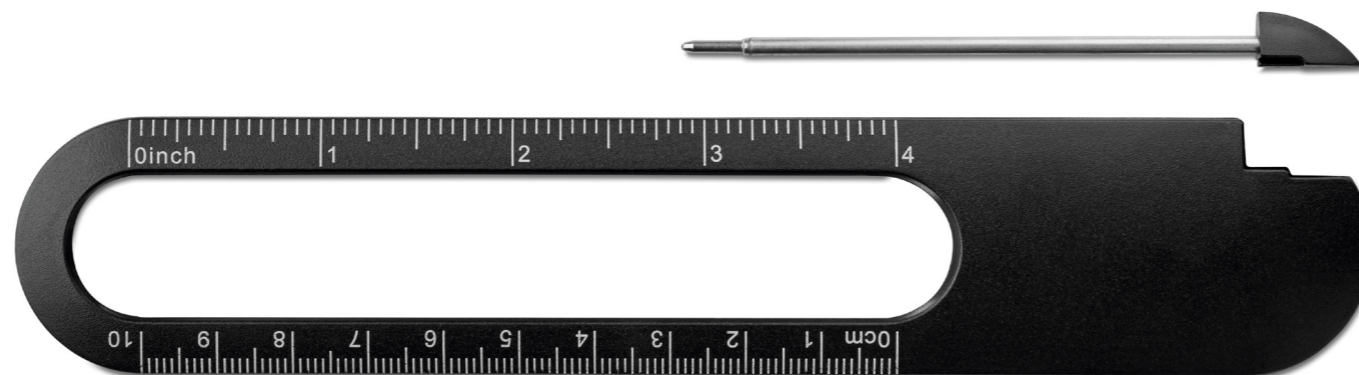

RULYPEN M09214

10 cm plastic ruler with magnifier and pen. Black ink.

SIZE 18x0,7x3,4 cm **PRINT INFO** 30x15 mm P1(4),PD2(8)

06

OFFICE & DESK
ACCESSORIES