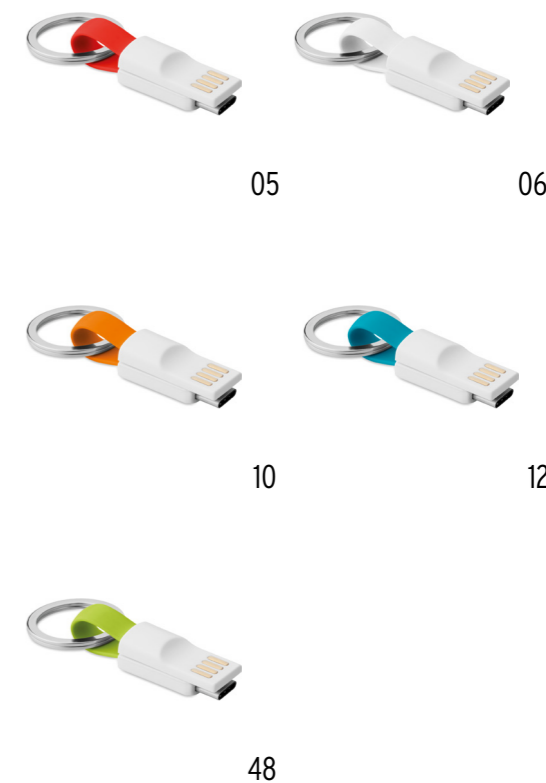

MINI C M09171

Keyring cable in TPE Type C for smartphone or tablets.

SIZE 9x1,2x1 cm **PRINT INFO** 10x5 mm P1(4)

TECHNOLOGY
& ACCESSORIES