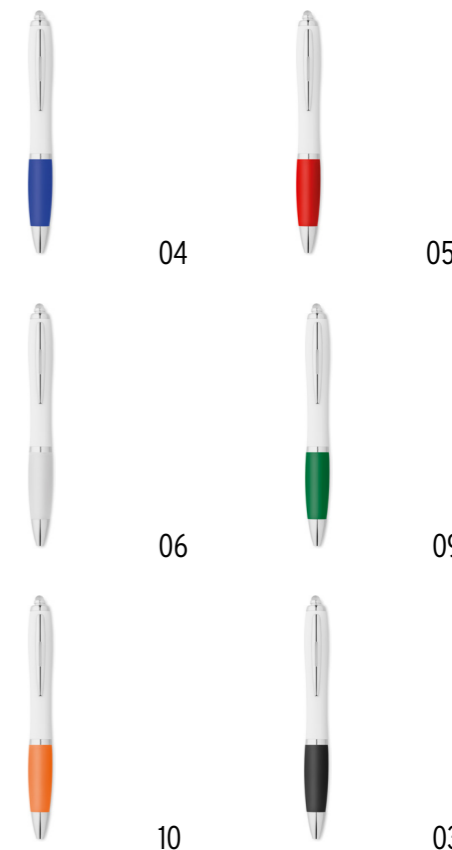

RIOTOP M09222

Twist action ball pen in ABS with torch function top. Blue ink.

SIZE Ø1,3x13,5 cm **PRINT INFO** 35x7 mm P1(4)

**WRITING
& ACCESSORIES**