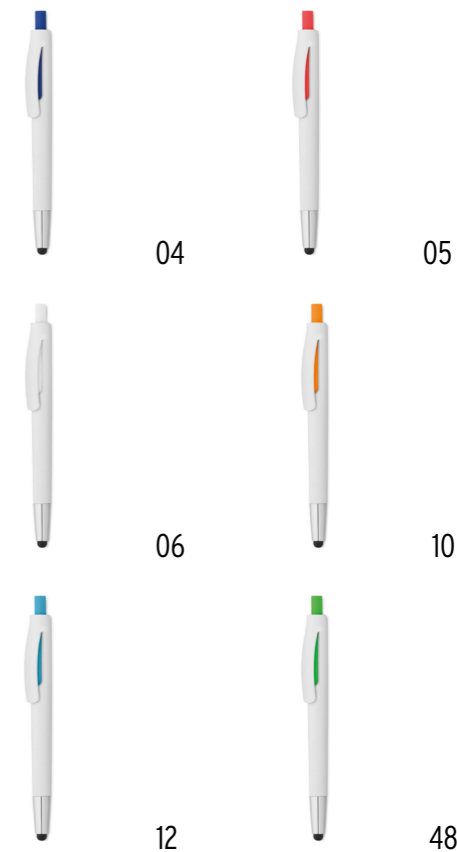

# RUBIK M09201

Push button ball pen in ABS. Blue ink.

**SIZE** Ø1,2x14 cm **PRINT INFO** 50x7 mm P1(4)

**WRITING**  
& ACCESSORIES

# LUCERNE TOUCH M09200

Push button stylus ball pen in ABS. Blue ink.

**SIZE** Ø1,1x14 cm **PRINT INFO** 50x7 mm P1(4),PD1(8)

**WRITING  
& ACCESSORIES**

# MOLINO M09344

Twist action ball pen in ABS with spinner on top.

**SIZE** 14x3x1,9 cm **PRINT INFO** 40x6 mm P1(4),DL(8),D01(8)

**WRITING  
& ACCESSORIES**