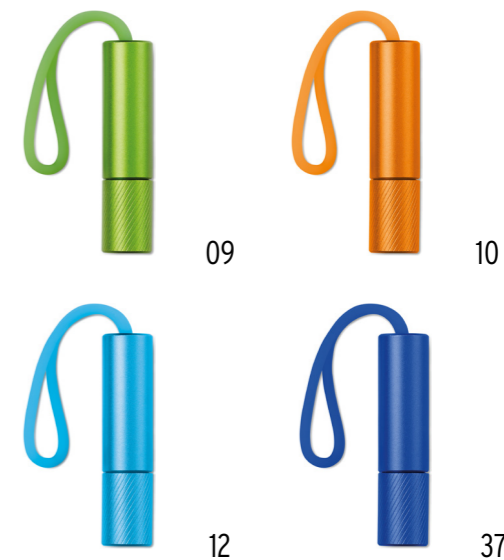

MINI GLOW M09349

1 LED aluminium torch with glow in the dark loop. Including 4 AG3 batteries.

SIZE Ø 1,2x5,5 cm **PRINT INFO** 25x6 mm L(1),P3(4)

**PREMIUMS
& TOOLS**