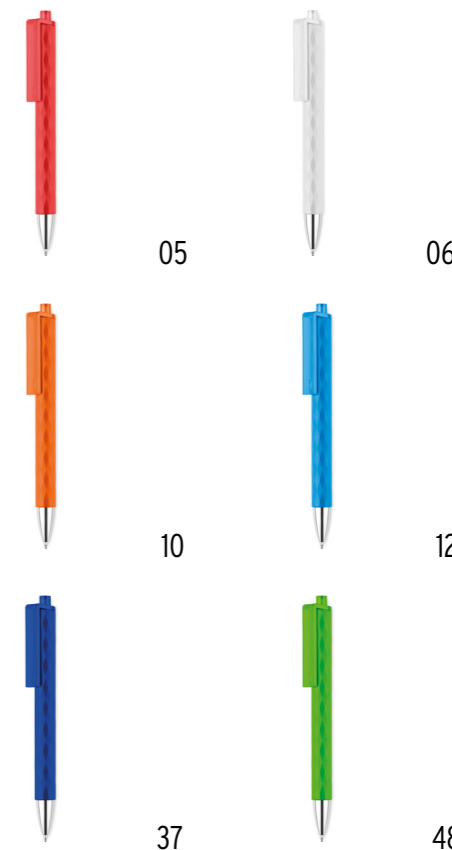

# RIOTOP M09222

Twist action ball pen in ABS with torch function top. Blue ink.

**SIZE** Ø1,3x13,5 cm **PRINT INFO** 35x7 mm P1(4)

**WRITING  
& ACCESSORIES**

# RUBIK M09201

Push button ball pen in ABS. Blue ink.

**SIZE** Ø1,2x14 cm **PRINT INFO** 50x7 mm P1(4)

**WRITING**  
& ACCESSORIES