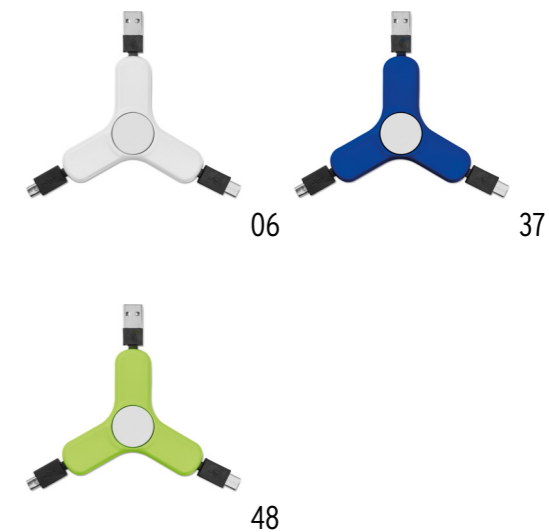

SPINCABLE M09313

Anti stress hand spinner device with 3 charging cables included: USB, micro USB and Type C.

SIZE 8,5x8,5x1,0 cm **PRINT INFO** 20x20 mm P1(4),DL(8),PD1(8)

TECHNOLOGY
& ACCESSORIES