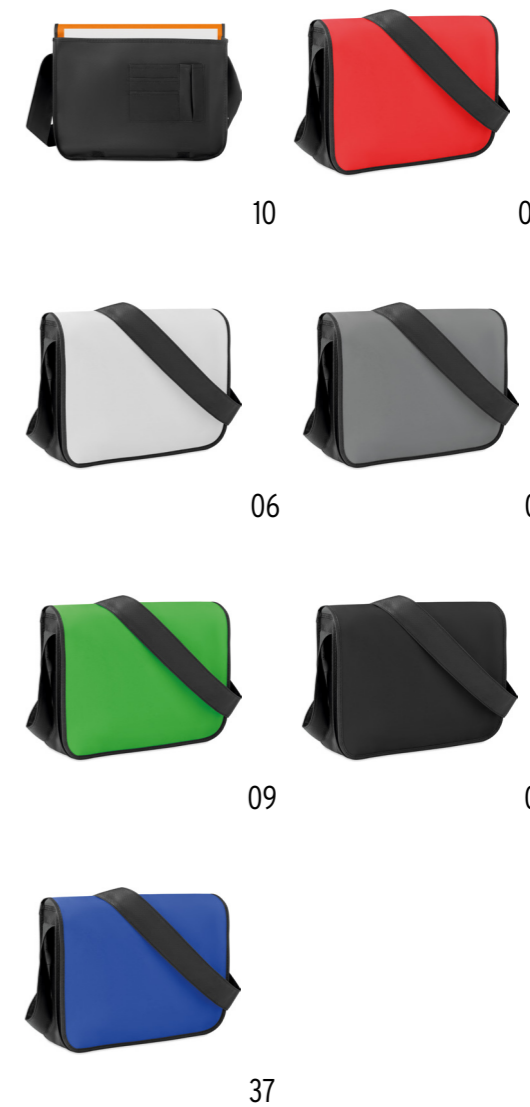

DOCBAG M09295

Document bag in non woven PP with main compartment and several pocket in the front. 100gr/m².

SIZE 35,5x7,5x26 cm **PRINT INFO** 250x200 mm S0(1),T1(8),TD(8)

BAGS & TRAVEL