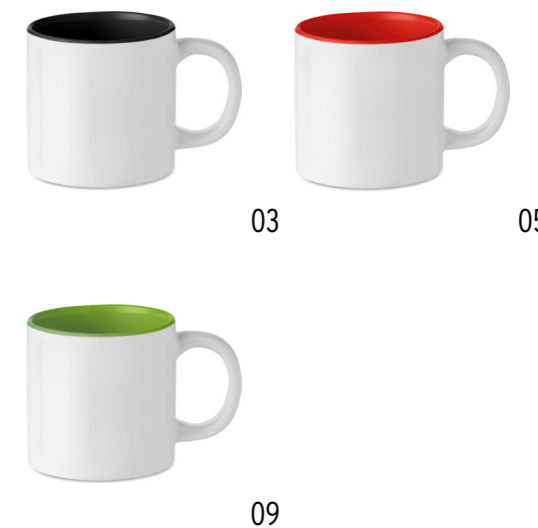

MINI SUBLIMCOLY M09245

Ceramic mug of 200 ML with special coating for sublimation. Individual packaging in white carton box.

SIZE Ø8x8 cm **PRINT INFO** 200x79 mm P3(4),TC(8),TS(8)

**EATING
& DRINKING**