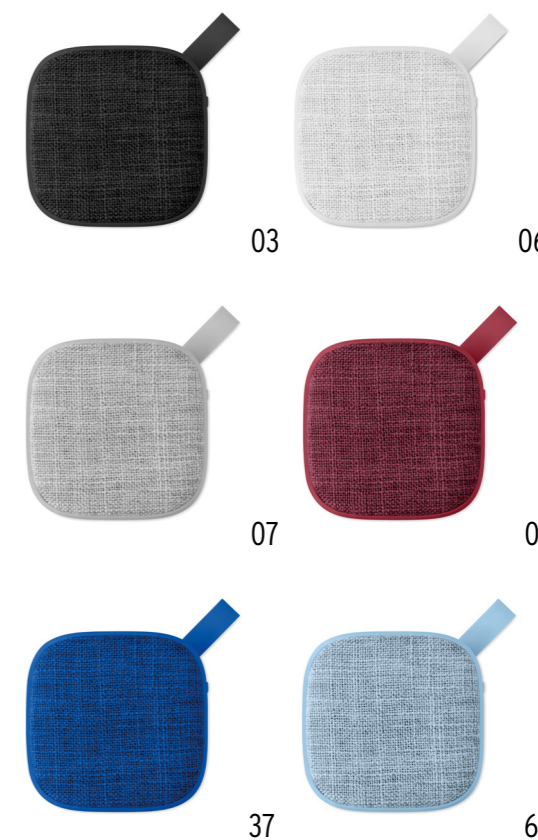

ROCK M09260

4.2 Bluetooth square speaker with fabric cover on the front and rubber finish. Item includes an aluminium plate for your logo. Rechargeable 300 MAH Lithium ion battery.

SIZE 7,1x7,1x3,7 cm **PRINT INFO** 30x20 mm L(1),P3(4),TD(8)

TECHNOLOGY
& ACCESSORIES