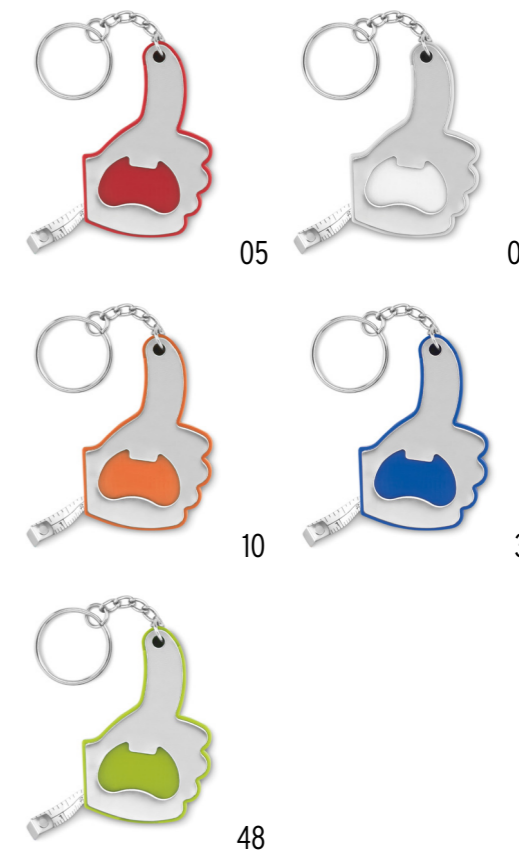

# BIERWRENCH M09252

Bottle opener in wrench shape made of zinc alloy.

**SIZE** 17x4x0,2 cm **PRINT INFO** 60x8 mm L(1),P3(4),D01(8)

**PREMIUMS  
& TOOLS**

# ANDALE M09287

Carabineer shape with bottle opener.

**SIZE** 4x7x0,7 cm **PRINT INFO** 40x4 mm L(1),P3(2)

04

16

**PREMIUMS  
& TOOLS**

# TOP RING M09193

Bottle opener in ABS with key ring , 1 meter tape measure in thumbs up shape.

**SIZE** 4x11x1 cm **PRINT INFO** 20x15 mm L(1),P1(4),P3(4)

**PREMIUMS  
& TOOLS**

# CUORE M09208

Heart shaped silicone key ring with plain metal token.

**SIZE** 45x4x42 cm **PRINT INFO** 20x15 mm L(1),P3(4)

**PREMIUMS  
& TOOLS**